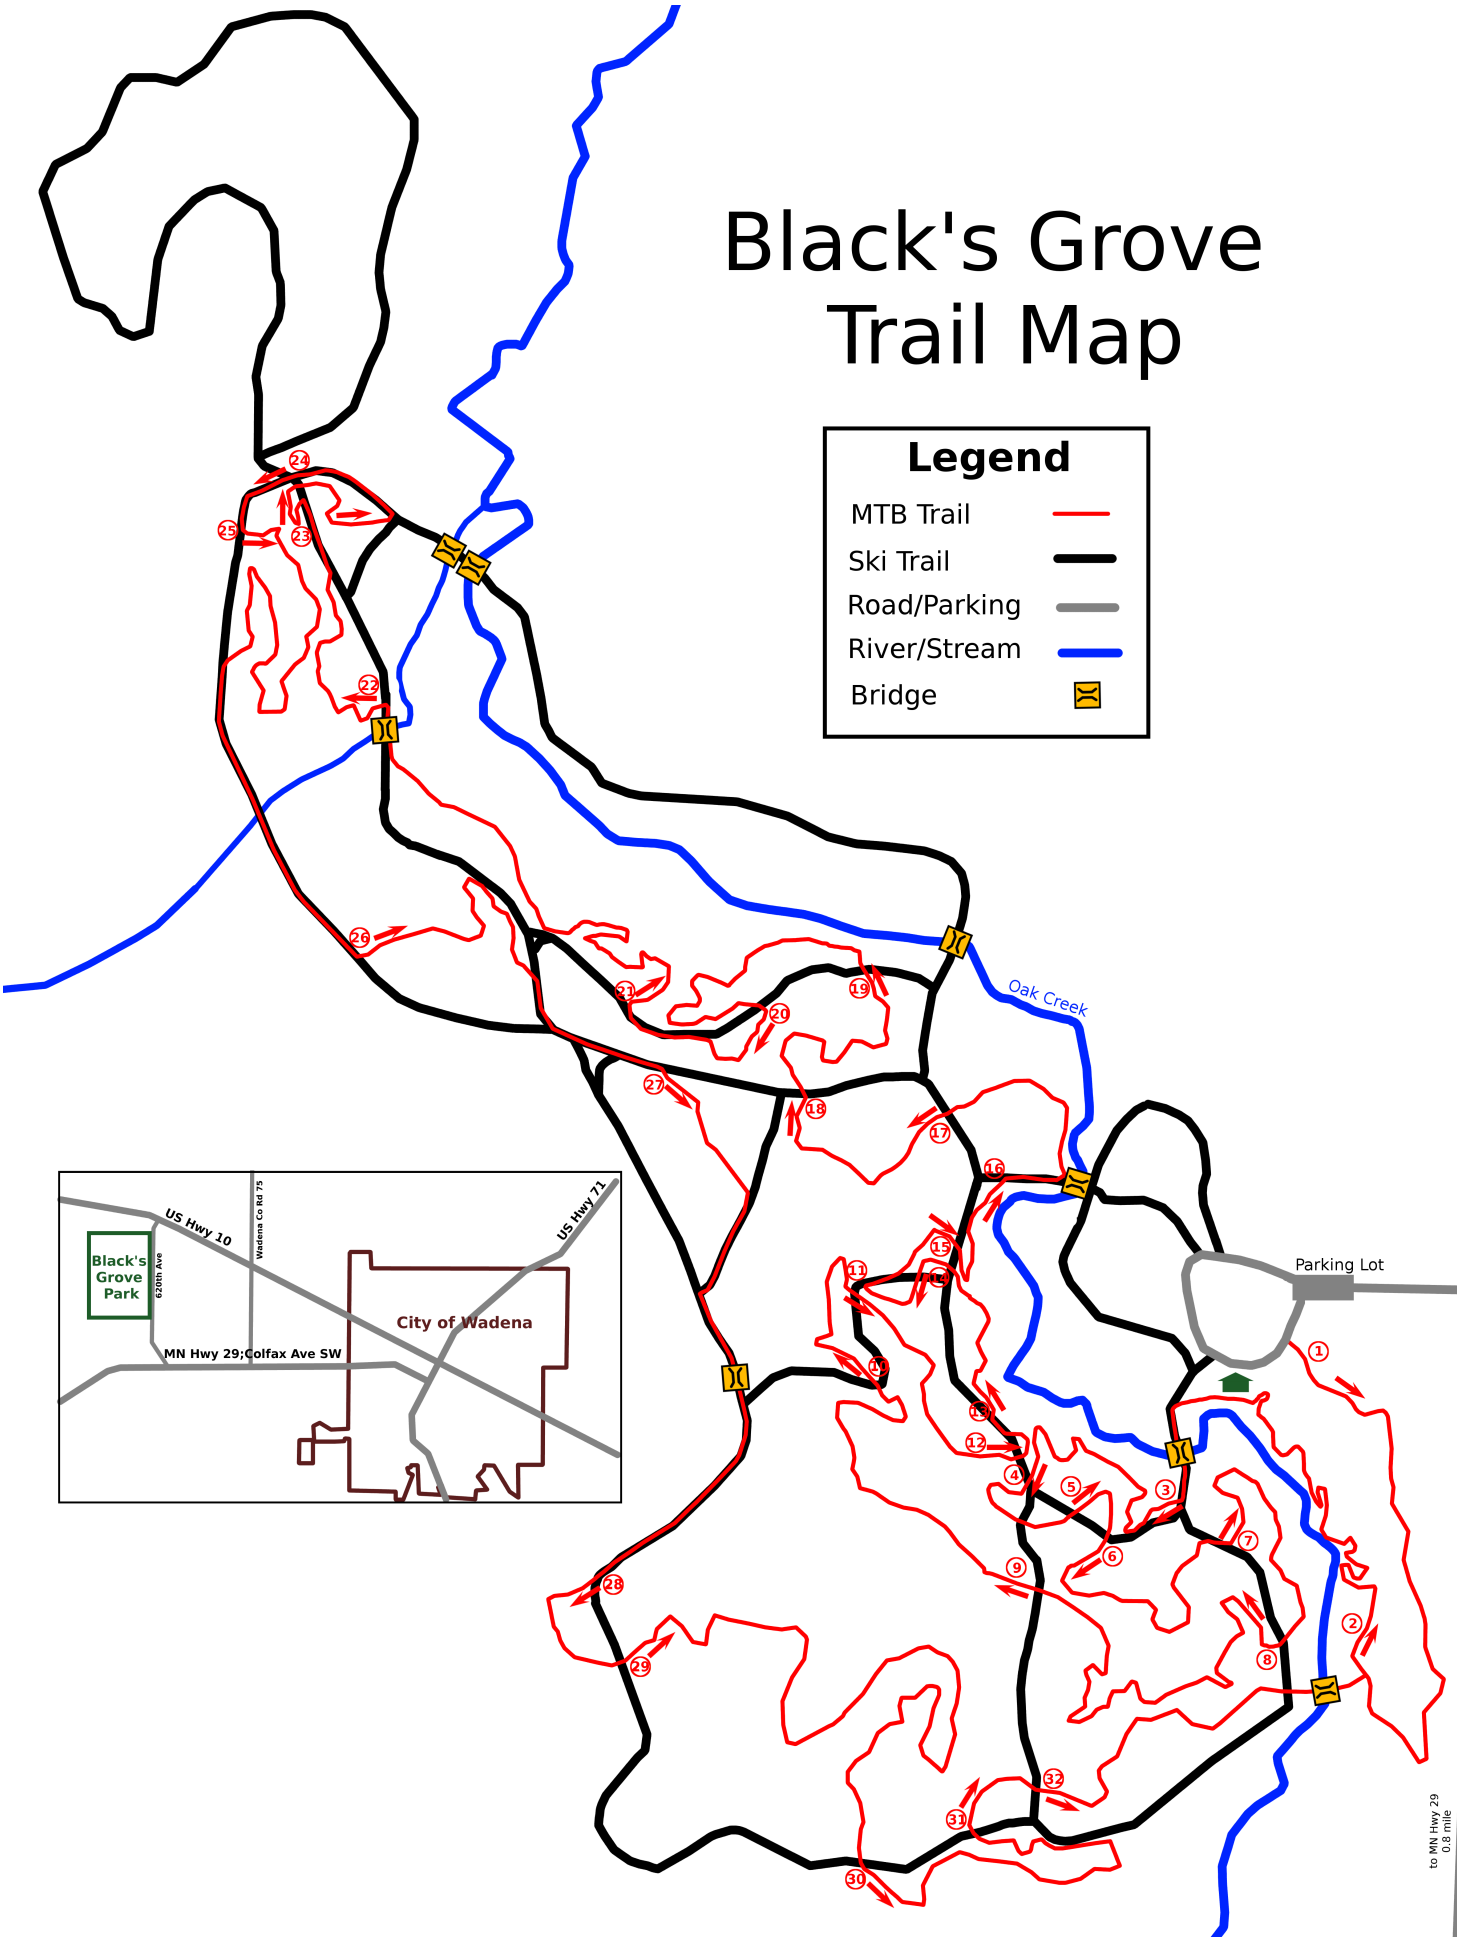

Black's Grove Trail Map

Legend

- MTB Trail —
- Ski Trail —
- Road/Parking —
- River/Stream —
- Bridge 

to US Hwy 10
0.8 mile

620th Ave

to MN Hwy 29
0.8 mile