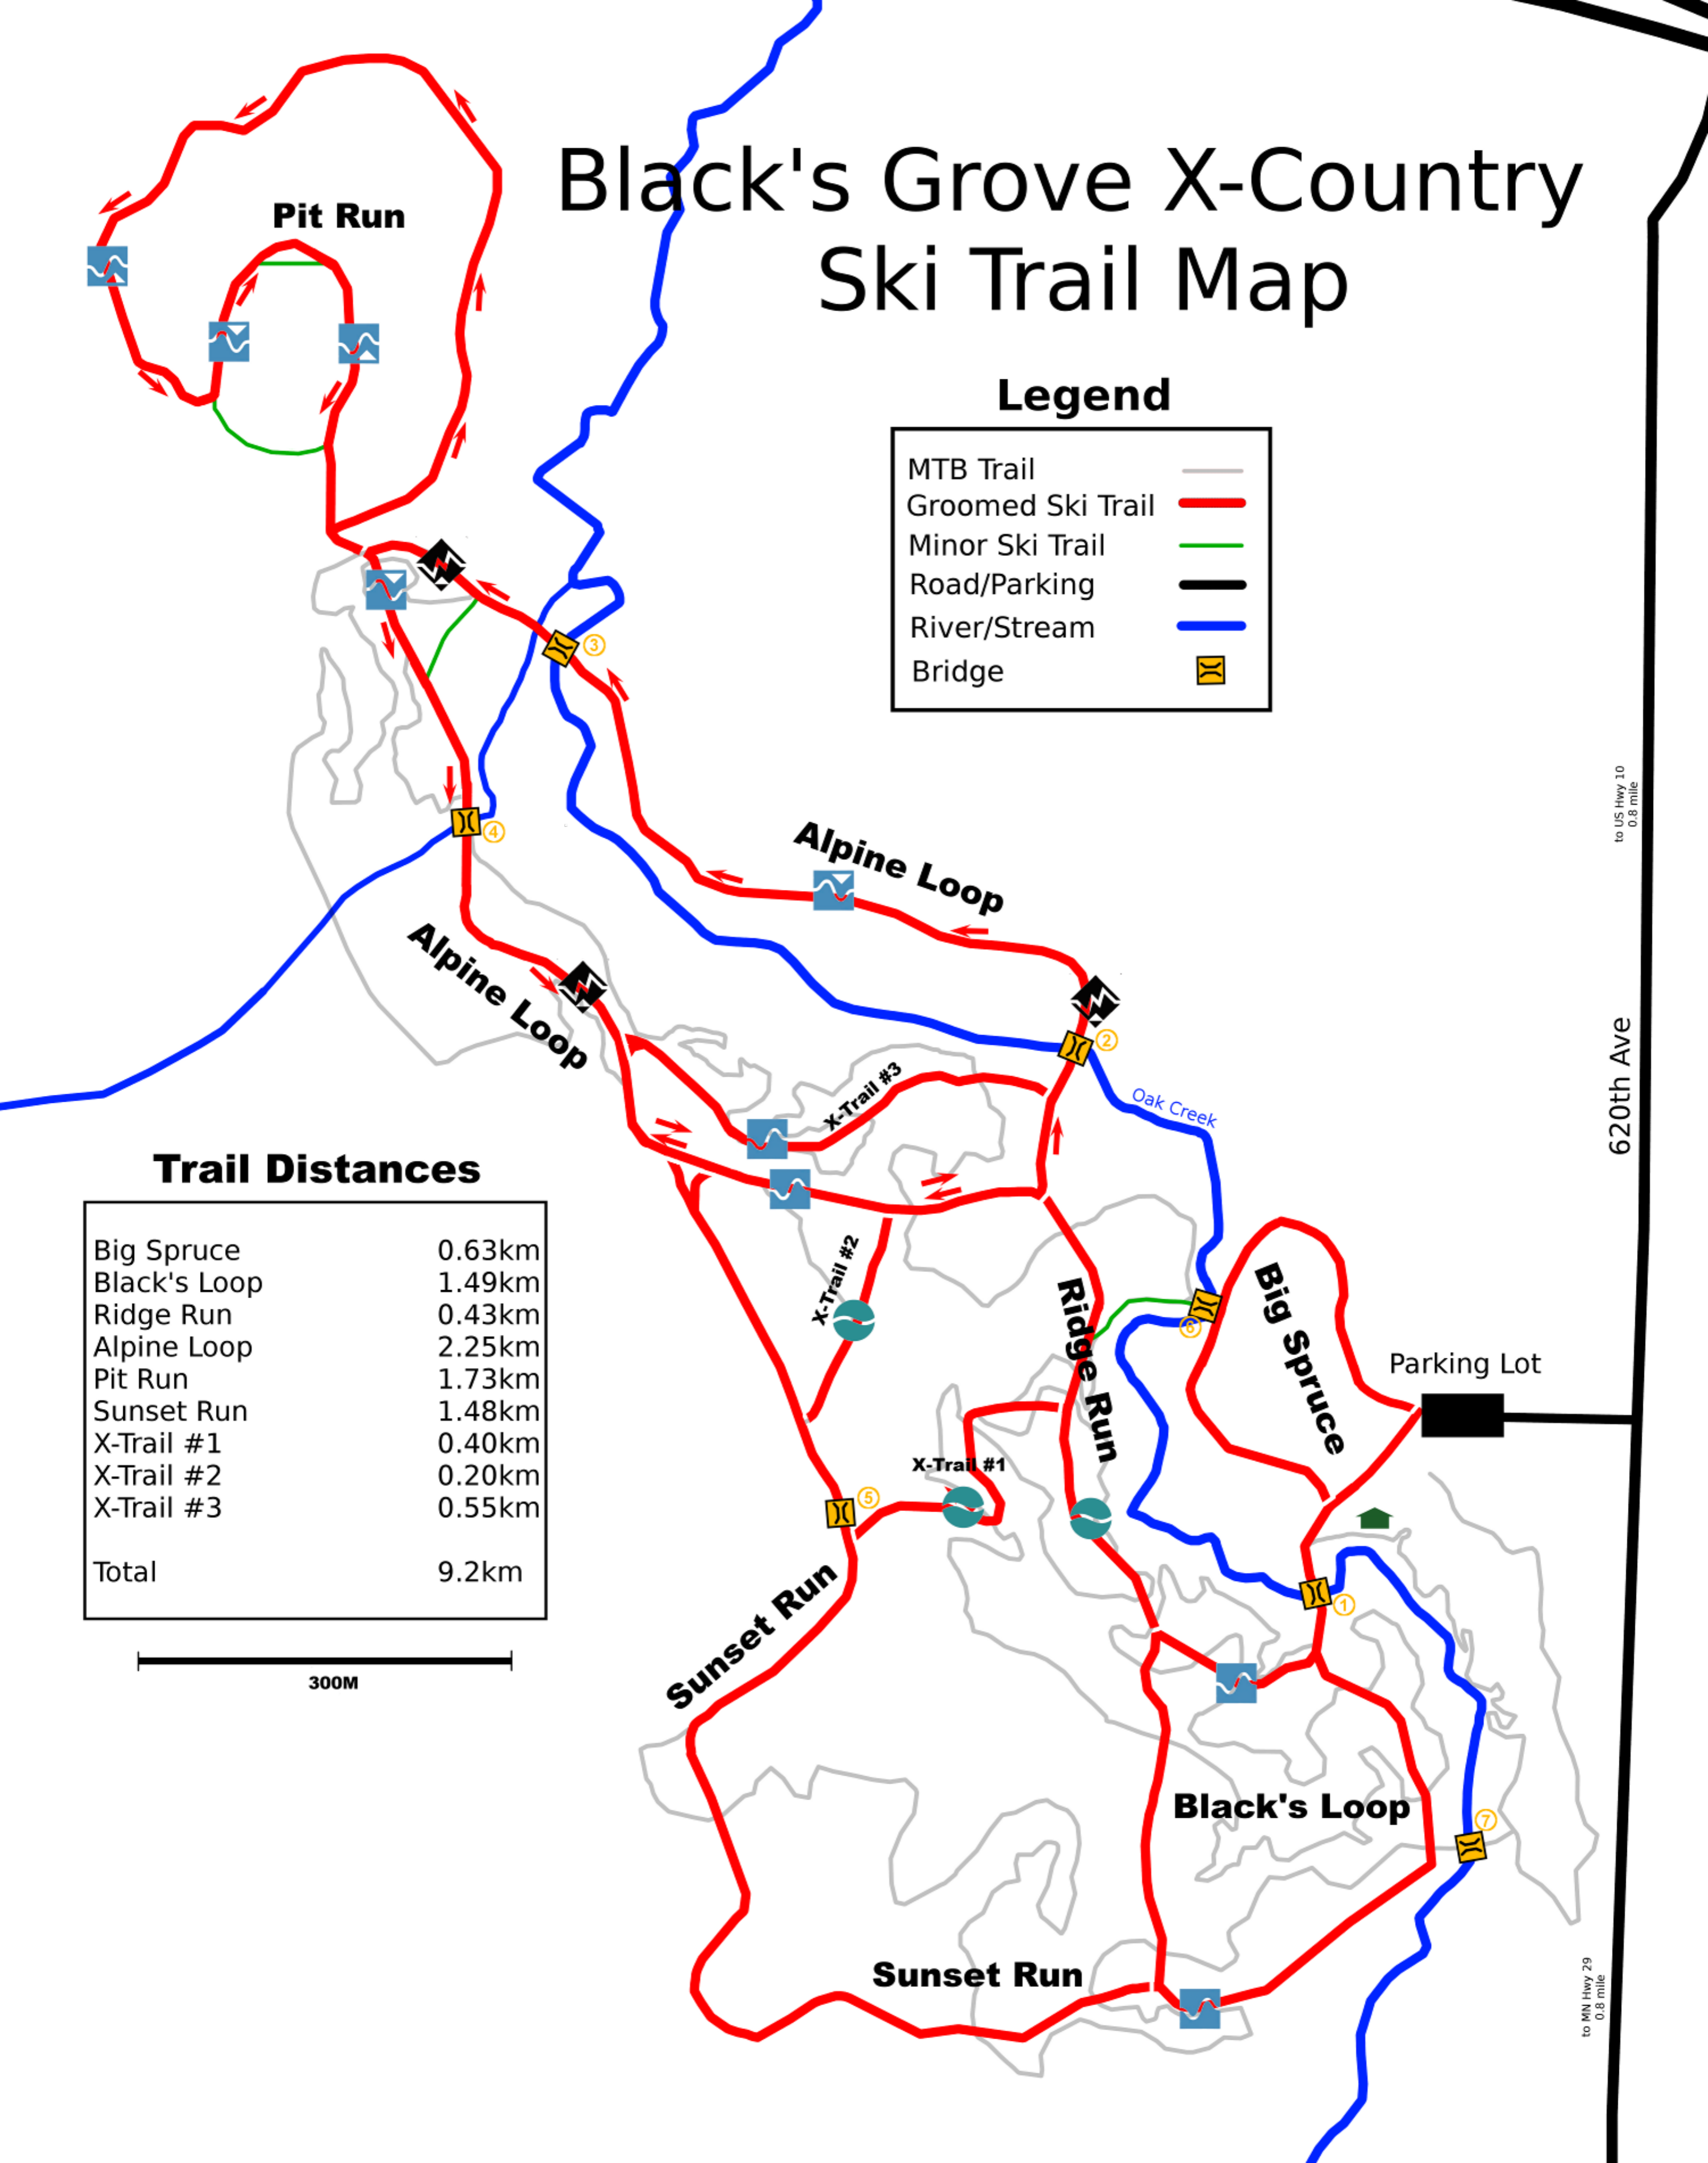

Black's Grove X-Country Ski Trail Map

Legend

MTB Trail	
Groomed Ski Trail	
Minor Ski Trail	
Road/Parking	
River/Stream	
Bridge	

Trail Distances

Big Spruce	0.63km
Black's Loop	1.49km
Ridge Run	0.43km
Alpine Loop	2.25km
Pit Run	1.73km
Sunset Run	1.48km
X-Trail #1	0.40km
X-Trail #2	0.20km
X-Trail #3	0.55km
Total	9.2km

 300M

to US Hwy 10
0.8 mile

620th Ave

to MN Hwy 29
0.8 mile