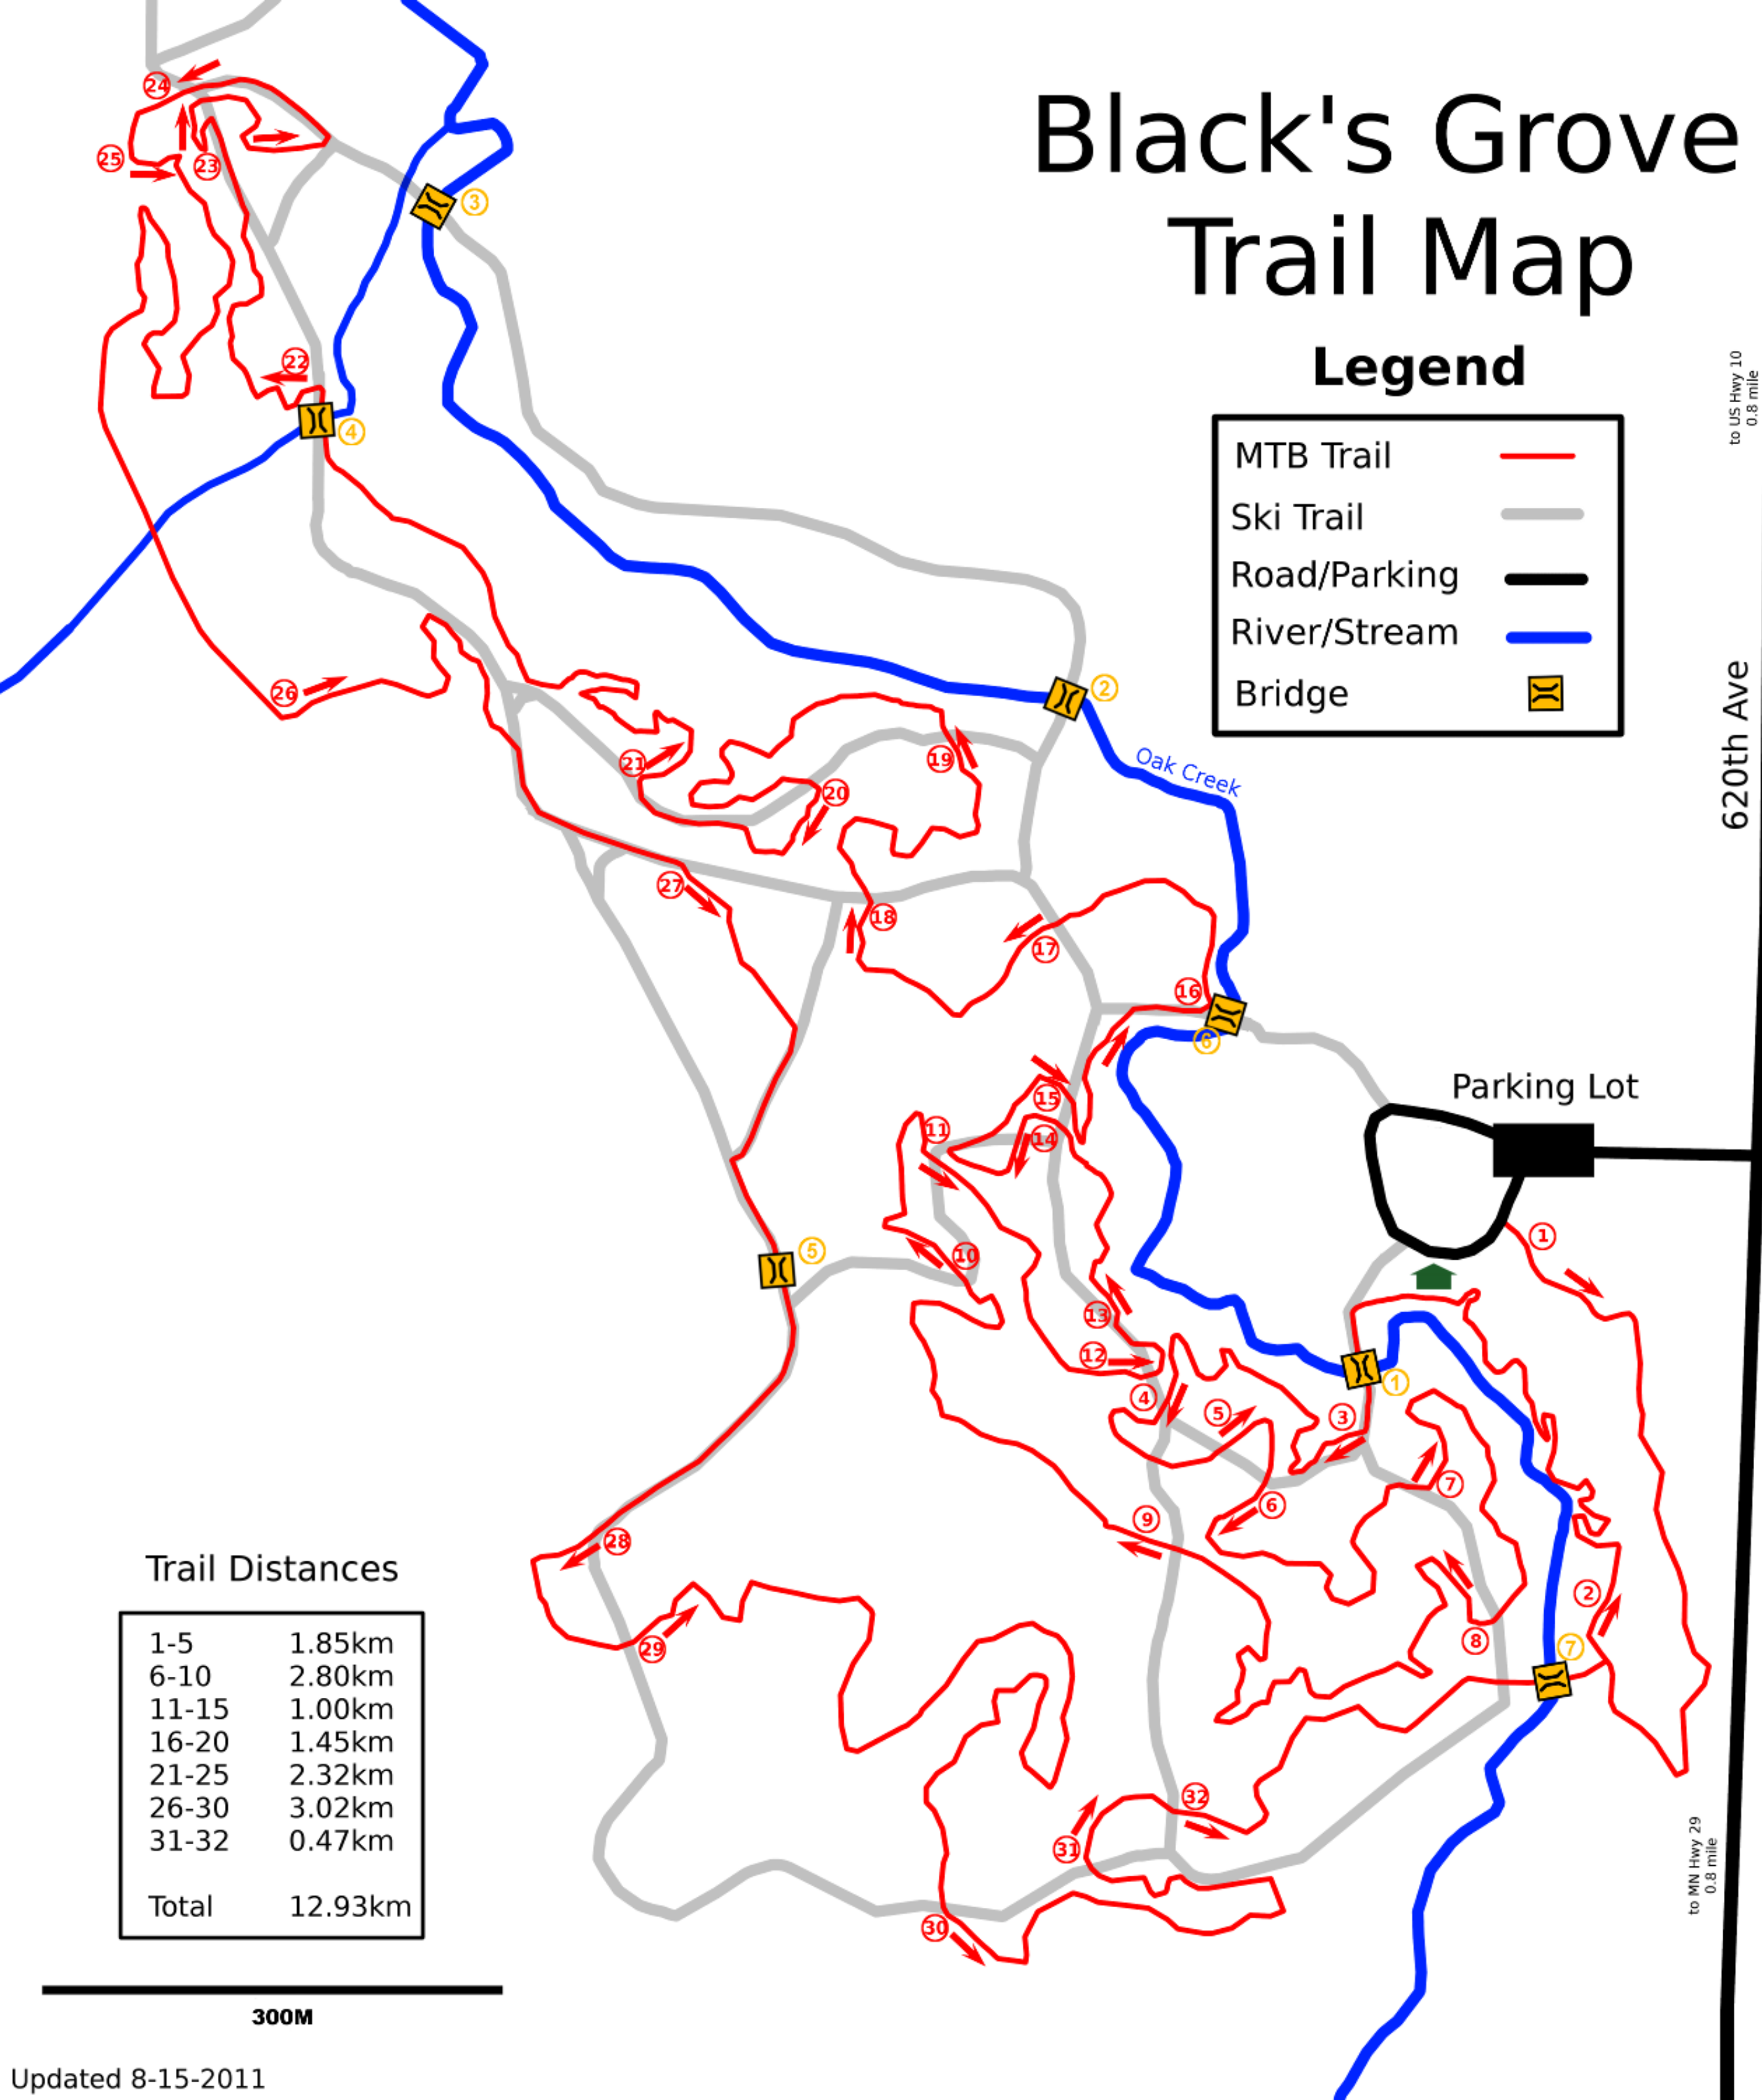

# Black's Grove Trail Map

## Legend

MTB Trail	
Ski Trail	
Road/Parking	
River/Stream	
Bridge	

### Trail Distances

1-5	1.85km
6-10	2.80km
11-15	1.00km
16-20	1.45km
21-25	2.32km
26-30	3.02km
31-32	0.47km
<b>Total</b>	<b>12.93km</b>

300M